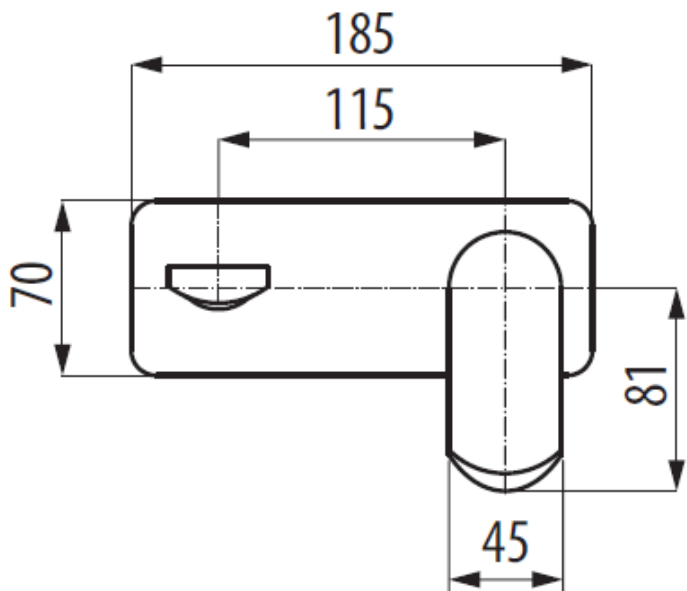

PHASE
WALL SET 195mm
Code: 5125401

GRAFF®
CUTTING EDGE DESIGN

Includes In Wall Body

Manufactured in USA & Europe

5 Year Warranty on Finish
2 Year Warranty Labour

Proudly imported and distributed by
Gro Agencies Pty Ltd
Unit 2 / 37 Howe St, Osborne Park, WA, 6017
P 08 9446 3288 E info@groagencies.com.au W www.groagencies.com.au