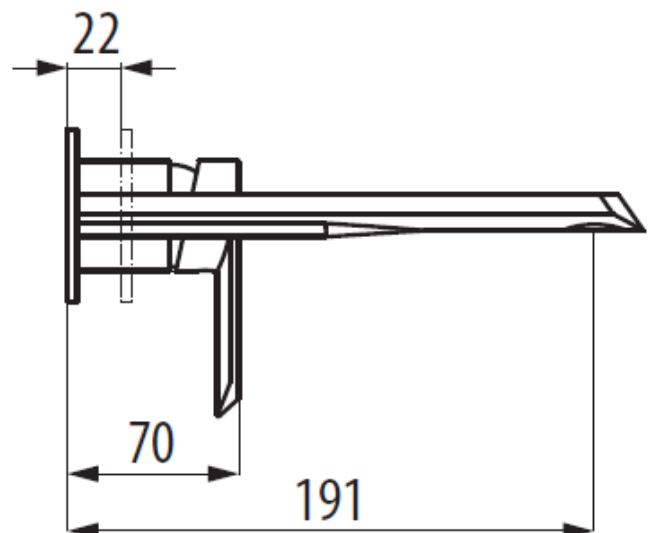

PHASE
WALL SET 195mm
Code: 5125401

GRAFF®
CUTTING EDGE DESIGN

Includes In Wall Body

Manufactured in USA & Europe

5 Year Warranty on Finish
2 Year Warranty Labour

Proudly imported and distributed by
Gro Agencies Pty Ltd
Unit 2 / 37 Howe St, Osborne Park, WA, 6017
P 08 9446 3288 E info@groagencies.com.au W www.groagencies.com.au