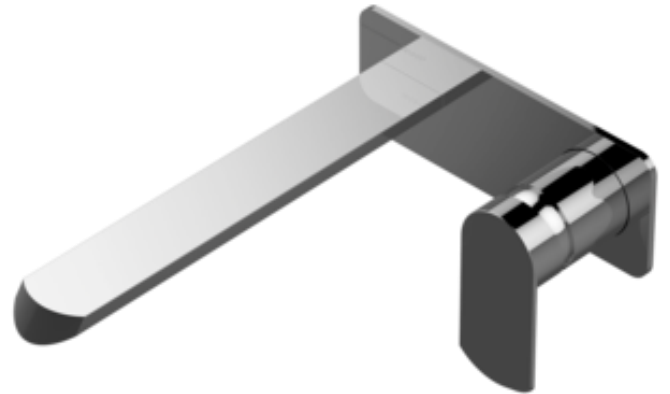

PHASE
WALL SET 195mm
Code: 5125401

GRAFF®
CUTTING EDGE DESIGN

Includes In Wall Body

Manufactured in USA & Europe

5 Year Warranty on Finish
2 Year Warranty Labour

Proudly imported and distributed by
Gro Agencies Pty Ltd
Unit 2 / 37 Howe St, Osborne Park, WA, 6017
P 08 9446 3288 E info@groagencies.com.au W www.groagencies.com.au